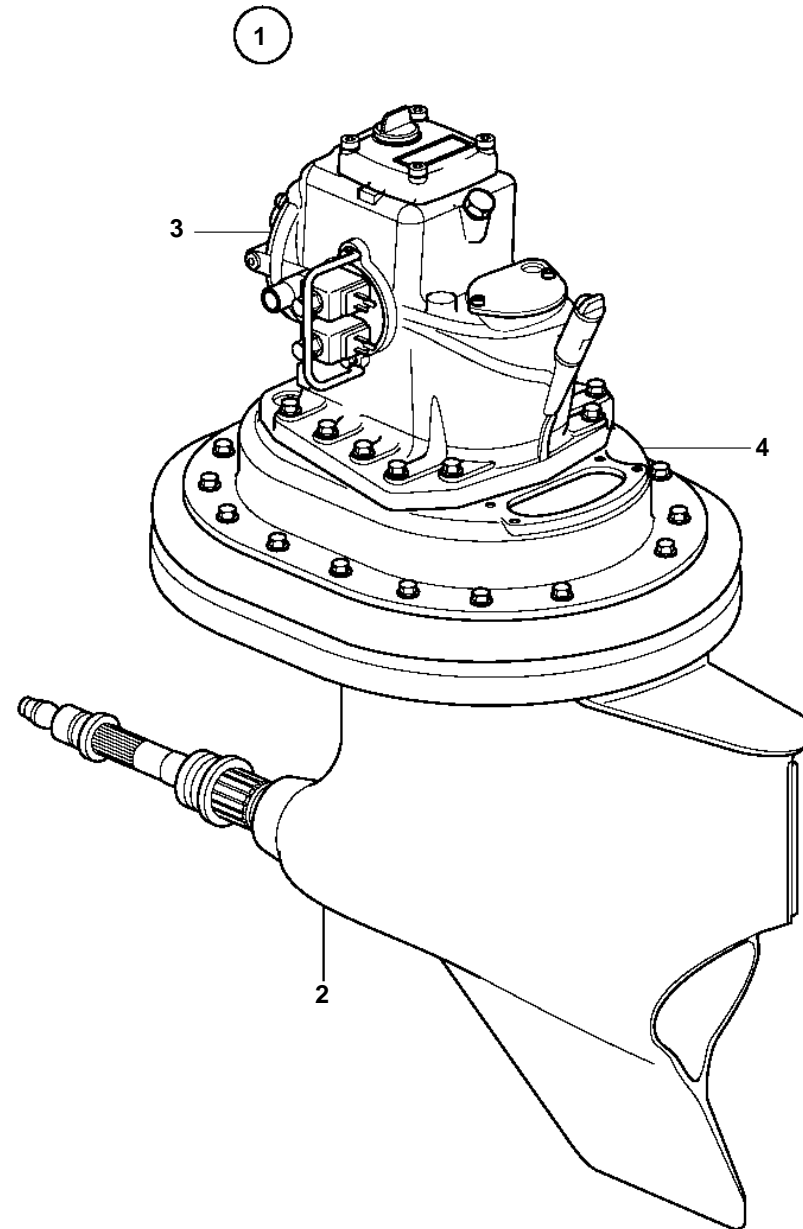

Volvo Penta IPS-A

22785

**Volvo Penta IPS-A**

REF	PART NO.	QTY	DESCRIPTION	SEE SEC.	NOTES
1	3803836	1	Drive, exchange		RATIO 1.94:1. Software downloaded with VODIA.
2	3803835	1	· Gear under, exchange		
				7251	
3	3803834	1	· Upper gear, exchange		
				7379	
				7323	
4		1	· Intermediate housing	NS	
				7249	